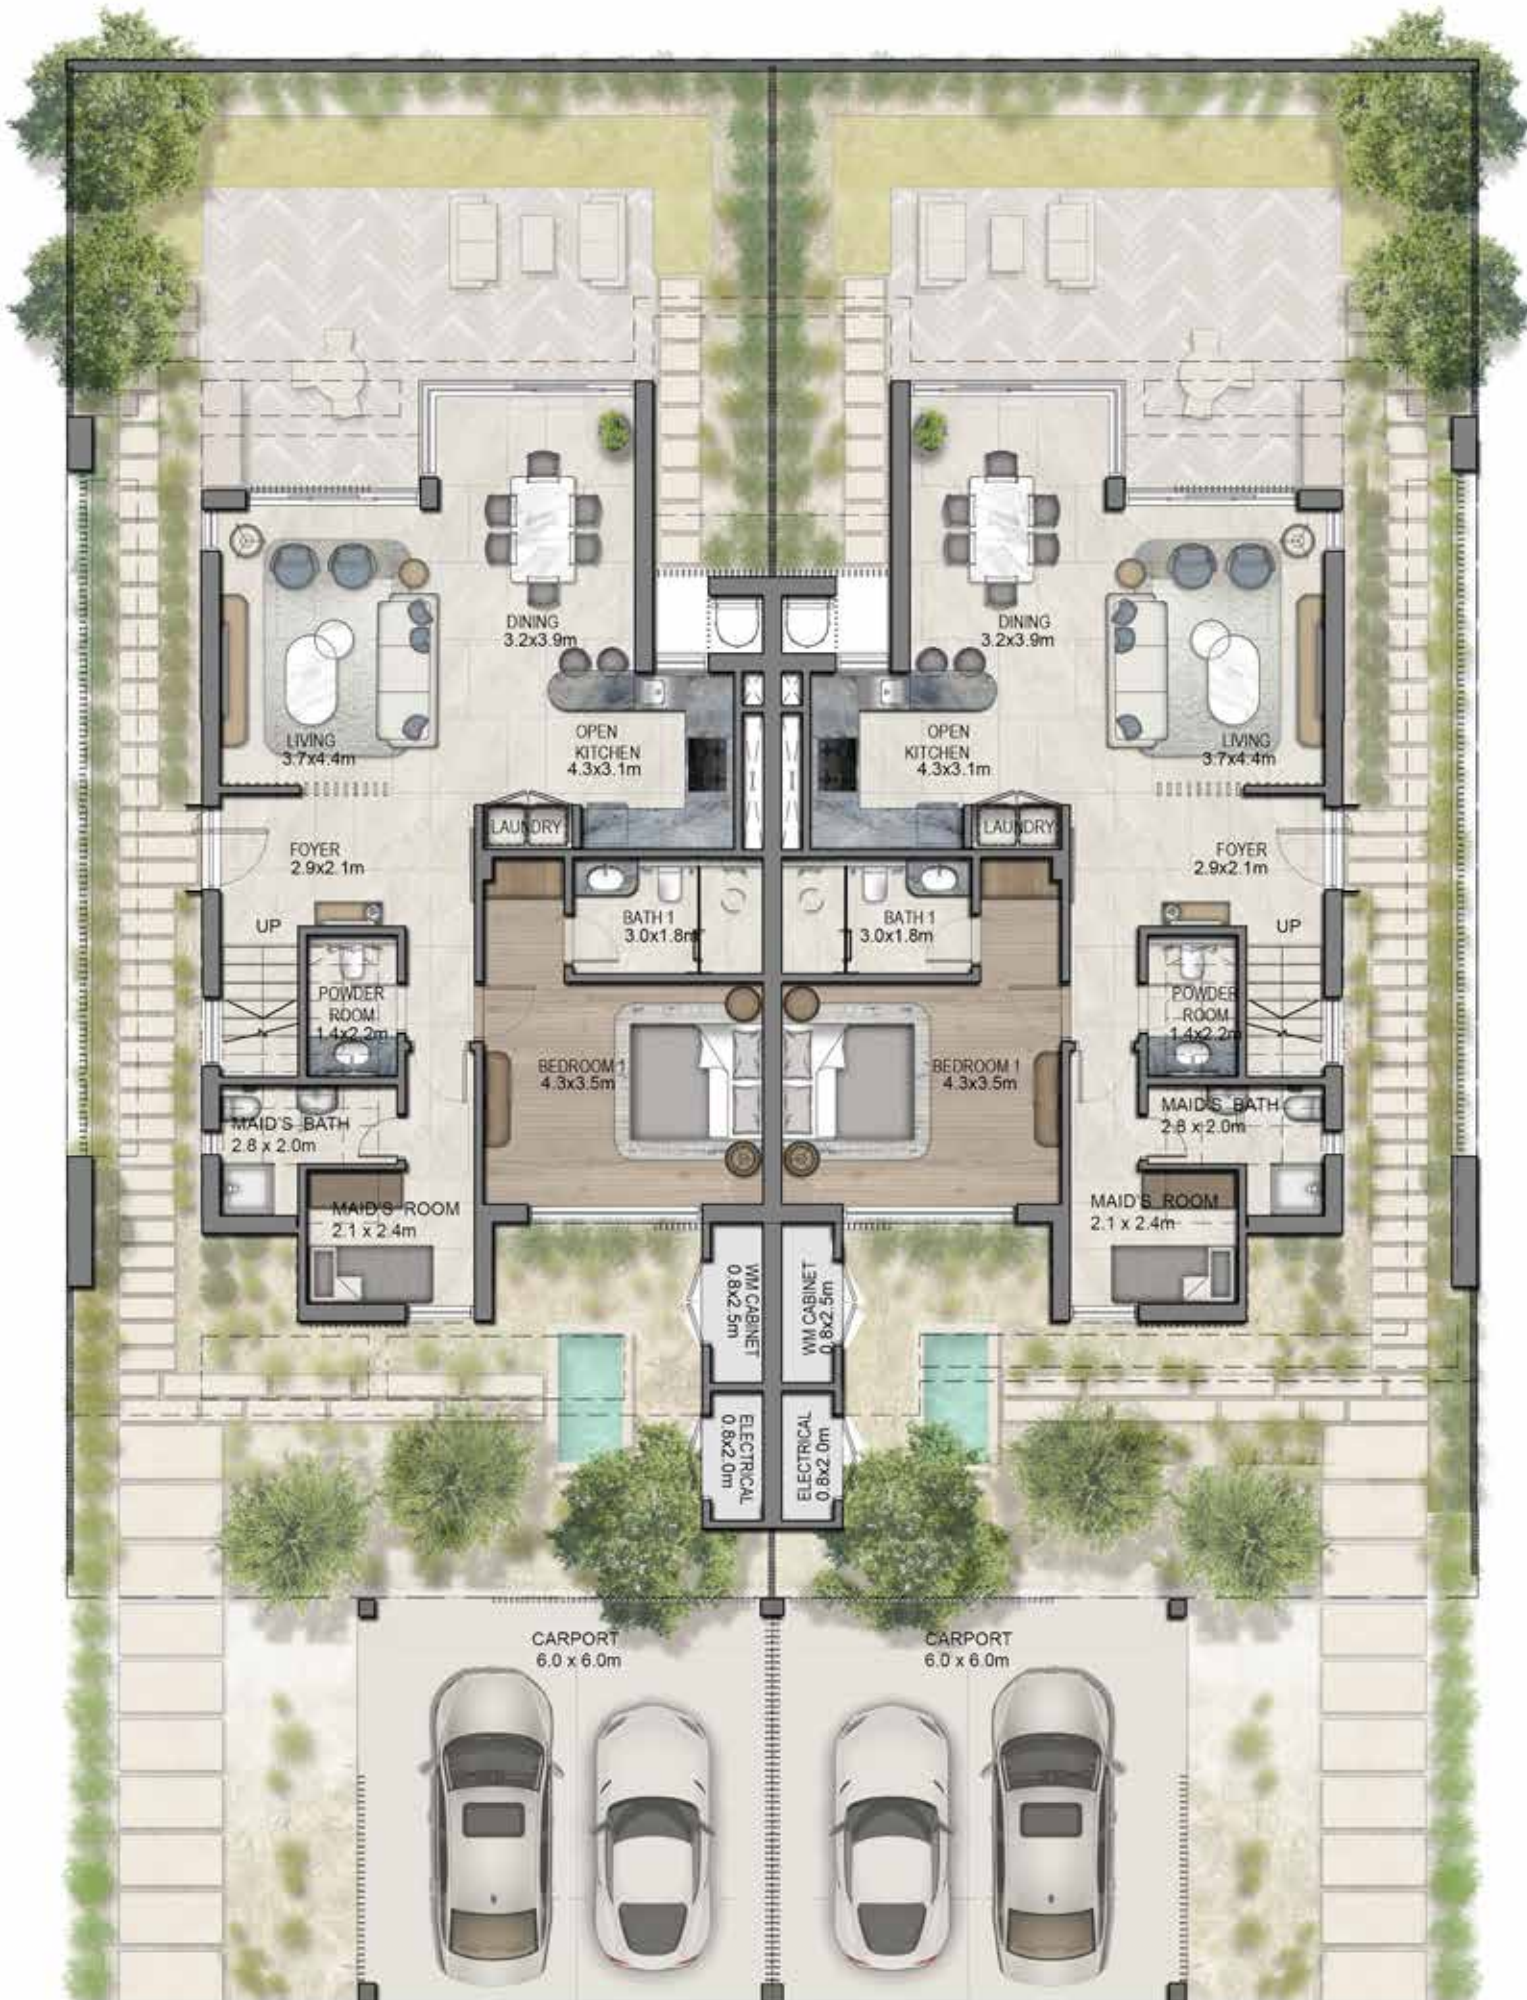

ALGHAF TOWNHOUSES

3 Bedroom Townhouses

ALGHAF TOWNHOUSES

3 Bedroom Townhouse | Average plot size 264 m²

AlGhaf Townhouse

PLOT AREA	341 m²	3,671 ft²
Ground Floor Area	102 m ²	1,098 ft ²
First Floor Area	72 m ²	775 ft ²
Total Sellable Area	173 m ²	1,873 ft ²
Balconies	12.5 m ²	135 ft ²
Total Built Up Area	203 m²	2,186 ft²

Ground Floor Plan: 102 m²

Beds: 3

Levels: G+1

First Floor Plan: 72 m²